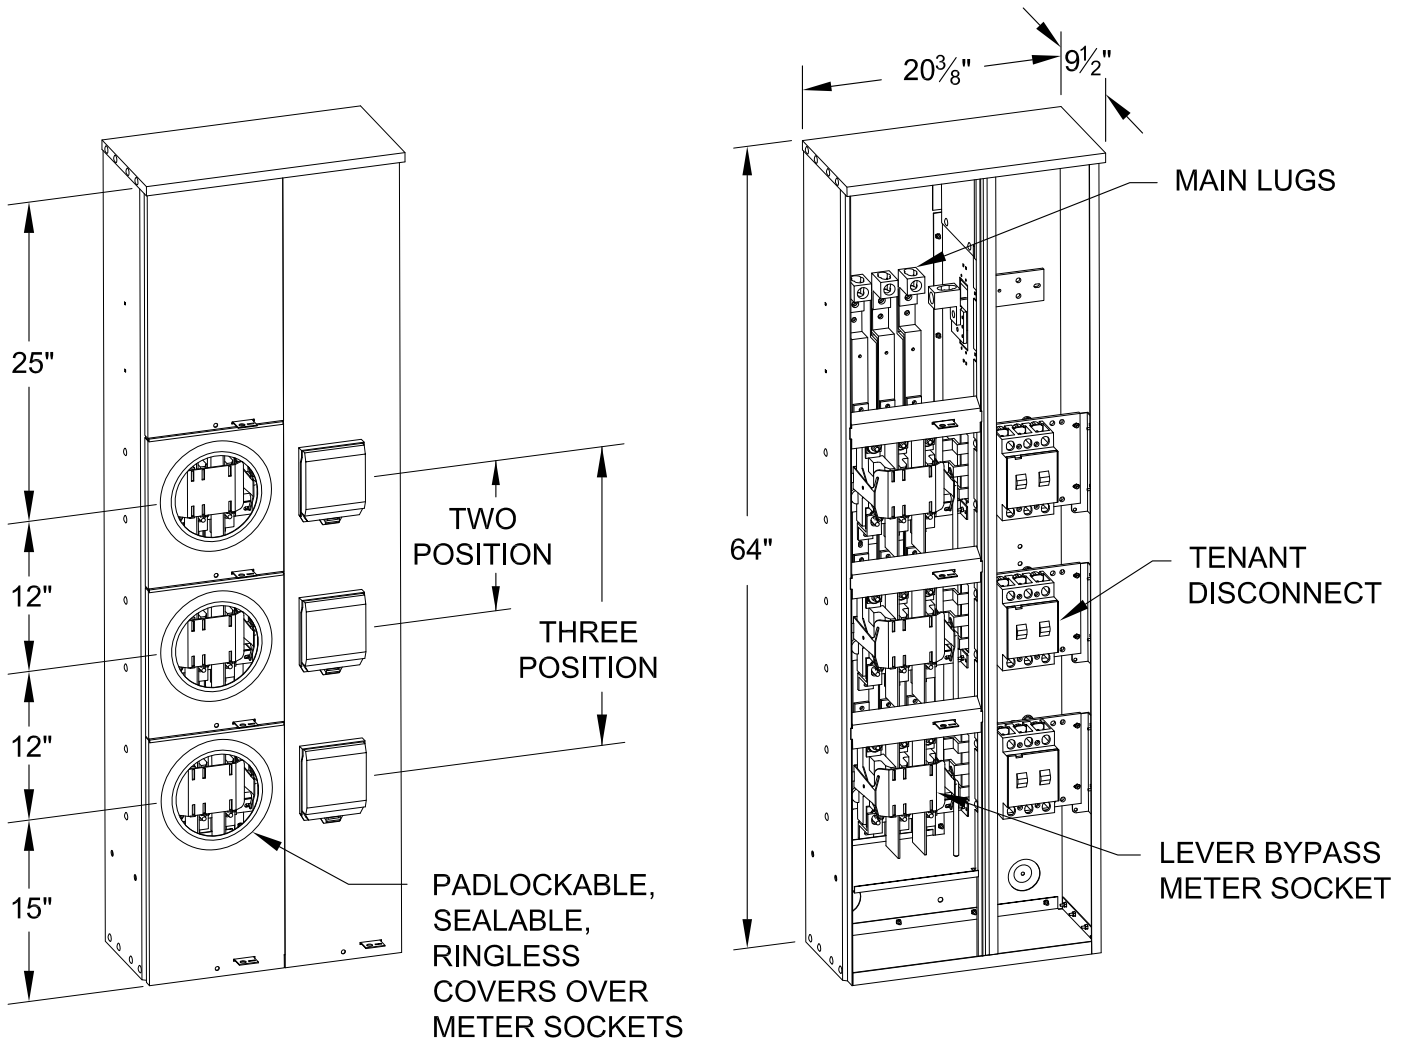

HOT SEQUENCE ERICKSON ELECTRICAL EQUIPMENT CO. COMMERCIAL METERING PANELBOARDS WITH MAIN LUGS AT TOP FOR SEQUENCE SERVICE APPLICATIONS

480Y/277V
3Ø 4W

CAT#	AMPS	METER POSITION
6CM072T5	400A	2
6CM073T5	400A	3
6CM073T6	600A	3

www.ericksonelectric.com

ERICKSON ELECTRICAL EQUIPMENT CO.
475 BONNIE LANE • ELK GROVE VILLAGE, IL 60007
TELEPHONE: (847) 640-7701 / 1-800-952-7225
FAX: (847) 640-0565